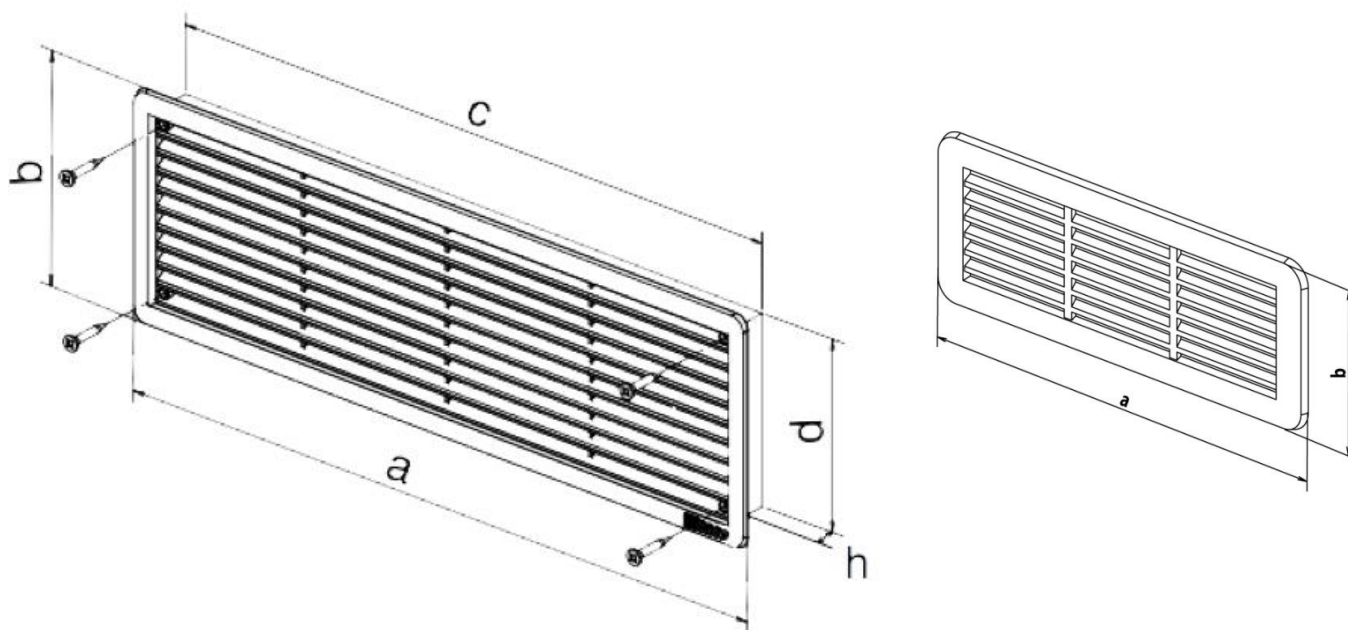

BASIC INFORMATION

Door ventilation grille:

- can be used both outdoors and indoors,
- is made of high-quality ASA plastic with high resistance to UV radiation,
- is available in three sizes in white (500x90, 400x130, 150x90 mm) and in two sizes in brown (500x90, 400x130 mm),
- grilles in dimensions 500x90 mm and 400x130 mm are designed for doors with a leaf thickness of at least 30 mm,
- Active area of the product:
500x90 (190cm²), 400x130 (280cm²), 150x90 (15cm²).

Installation:

Insert the grilles into the pre-prepared hole in the door leaf and screw them together.

Package contents:

2x ventilation grille, screws and dowels.

FEATURES & BENEFITS

- simple, clean design,
- high-quality workmanship guaranteeing a long service life,
- simple installation and easy maintenance,
- Colour stability

Odp - zpracoval:	Ladislav Chloupek	Spr - schválil:	Jan Hájek	Datum:	
Podpis:		Podpis:		Strana / Počet stran:	1/2

DIMENSIONS

označení typu type	obj. číslo / ordering code		rozměry / dimensions [mm]					ks/kart. pcs/box
	bílá / white	hnědá / brown	a	b	c	d	h	
VM 500×90 D	0201	0202	497	90	475	70	15	30
VM 400×130 D	0231	0232	400	132	378	109	15	25
VM 150×60	0235	–	150	60	–	–	–	200