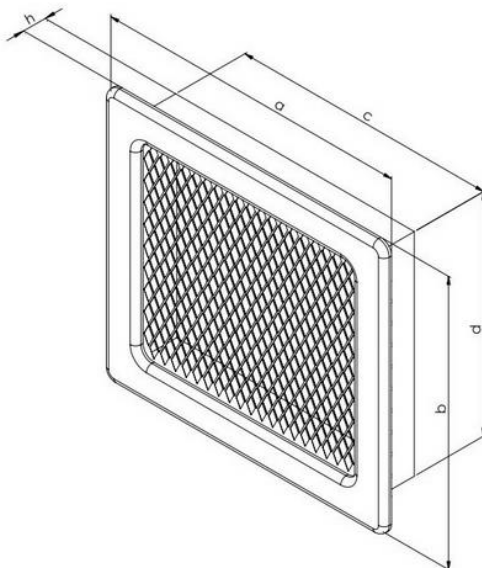

BASIC INFORMATION

Lacquered fireplace grate with mesh:

- can be used both outdoors and indoors,
- is mainly used to cover the ventilation holes at the fireplace,
- the grille body is made of painted steel sheet,
- the frame is made of galvanized sheet metal,
- Two colour versions: white powder coating (RAL 9016) and graphite powder coating,
- available in two sizes (170x170 mm, 170x490 mm),
- Both colours and both dimensions are available in two designs: closable and non-closable.

Odp - zpracoval:	Ladislav Chloupek	Spr - schválil:	Jan Hájek	Datum:	
Podpis:		Podpis:		Strana / Počet stran:	1/2

DIMENSIONS

označení typu type	objednací číslo ordering code	rozměry / dimensions [mm]					ks/kart. pcs/box
		a	b	c	d	h	
LKM 170×170 B	0716	170	170	152	152	45	24
LKM 170×490 B	0717	480	170	458	142	45	8
LKM 170×170 UB	0718	170	170	152	152	45	24
LKM 170×490 UB	0719	480	170	458	142	45	8
LKM 170×170 G	0720	170	170	152	152	45	24
LKM 170×490 G	0721	480	170	458	142	45	8
LKM 170×170 UG	0722	170	170	152	152	45	24
LKM 170×490 UG	0723	480	170	458	142	45	8