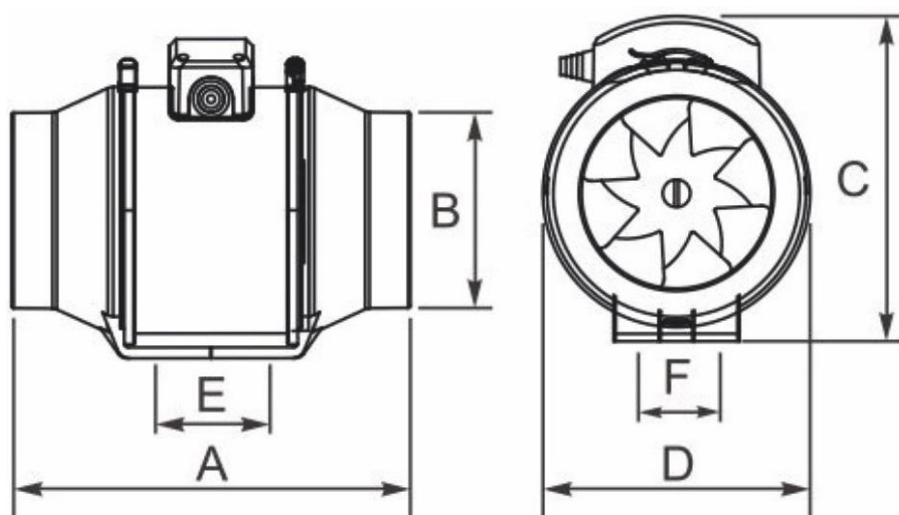

Three-stage duct fan

- Connection to pipe dia. 100,125,150 mm
- Ball bearings
- Small dimensions
- High coverage IPX2 (resistance against splashing water at all angles)
- Suitable for extracting air from small and medium-sized rooms

Odp - zpracoval:	David Behner	Spr - schválil:	Jan Hájek	Datum:	
Podpis:		Podpis:		Strana / Počet stran:	1/2

TECHNICAL SHEET

DVP HIDE PIPE DIAGONAL FAN

R-010109-VO/VO-[V]-A0

TECHNICAL PROPERTIES

DIMENSIONS (mm)	A	B	C	D	E	F
DVP HIDE 100	258	99	216	178	80	60
DVP HIDE 125	258	123	216	178	80	60
DVP HIDE 150	304	148	248	204	93	60