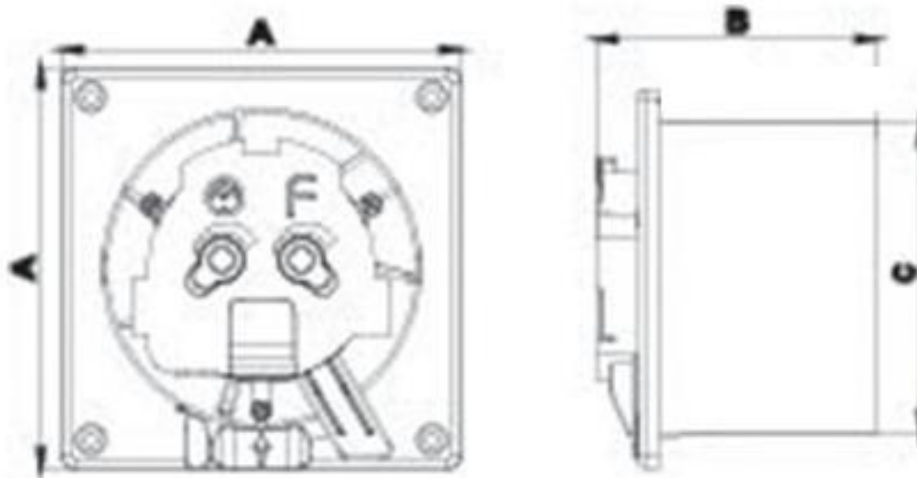

TECHNICAL FEATURES

označení typu type	objednací číslo / ordering code		rozměry [mm] / dimensions [mm]			ks/kart. pcs/box
	S	T	a	b	c	
AV DRIM 100	0944	0945	120	118	100	5

Tabulka technických parametrů:

označení typu type	průtok flowrate [m³/h]	statický tlak static pressure [Pa]	akustický tlak 3 m acoustic pres. 3 m [dB]	napětí voltage [V, Hz]	výkon power [W]	otáčky [ot/min] REV.1/min [r/min]
AV DRIM 100	93	28	40	230, 50 Hz	8	2400 ± 200