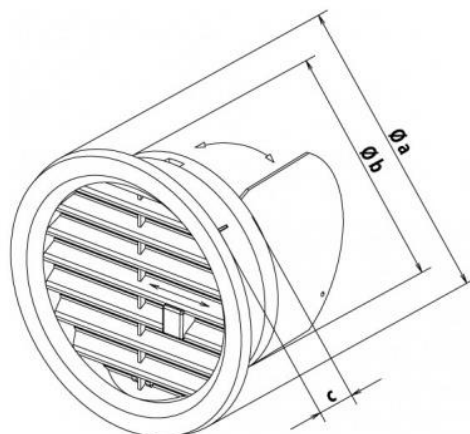

BASIC INFORMATION

Circular ventilation grille - closable:

- Can be used both outdoors and indoors,
- is made of high-quality ASA plastic with high resistance to UV radiation,
- it is equipped with a mechanism for closing the ventilation duct,
- closing is possible with a slider on the grid or with a string,
- available in two diameters in white (Ø110, Ø125 mm).
- Active area of the product:
Ø110 (55cm²), Ø125 (70cm²).

Installation:

The grille is inserted into standardized pipes or building openings. It is advisable to use universal silicone for sealing.

Package contents:

Instructions here

Ventilation grille, string.

Odp - zpracoval:	Ladislav Chloupek	Spr - schválil:	Jan Hájek	Datum:	
Podpis:		Podpis:		Strana / Počet stran:	1/2

DIMENSIONS

označení typu type	obj. číslo / ordering code	rozměry / dimensions [mm]			ks/kart. pcs/box
	bílá / white	Ø a	Ø b	c	
VM 125 U	0423	144	118	36	70
VM 110 U	0421	130	105	34	90

For more information, please contact www.haco.cz or contact our sales representatives: