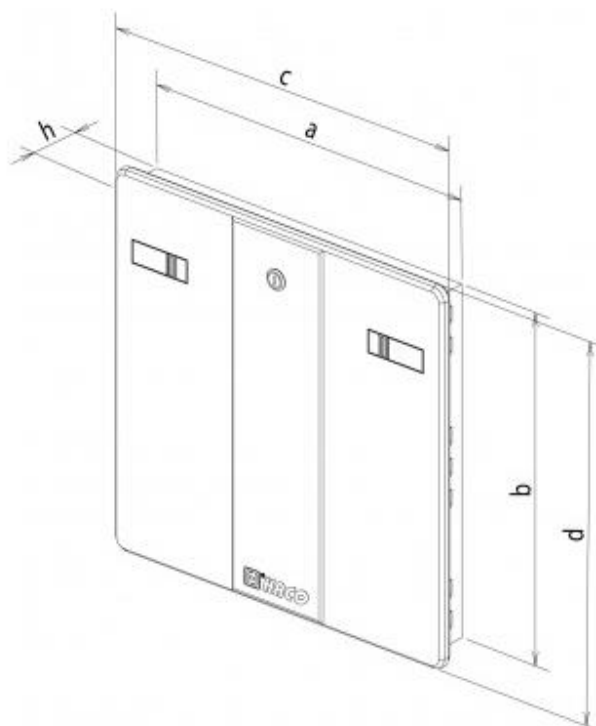

BASIC INFORMATION

Inspection door:

- can be used as an opening cover for various building openings, penetrations and shafts,
- are made of high-quality ASA plastic with high resistance to UV radiation,
- when opened, the entire door leaf is removed and the handling space is not restricted,
- available in four sizes (400x400, 400x600, 500x500, 600x600 mm),
- A variant with a lock marked "Z" is also available.

Installation:

Remove the door leaf from the frame, and wall the frame itself into the prepared opening. We then place the door leaf in the walled-in frame. With a size of 600x600, there may be a slight sag of about 5 mm during ceiling installation, creating a gap between the frame and the door leaf.

Odp - zpracoval:	Ladislav Chloupek	Spr - schválil:	Jan Hájek	Datum:	
Podpis:		Podpis:		Strana / Počet stran:	1/2

DIMENSIONS

označení typu type	obj. číslo ordering code	rozměry dimensions [mm]					ks/kart. pcs/box	
		bílá / white	a	b	c	d		h
RD 600×600	0119		597	597	630	630	40	7
RD 600×600 Z	0120		597	597	630	630	40	7
RD 500×500	0121		497	497	530	530	40	7
RD 500×500 Z	0122		497	497	530	530	40	7
RD 400×600	0115		397	597	430	630	40	7
RD 400×600 Z	0117		397	597	430	630	40	7
RD 400×400	0111		397	397	430	430	40	7
RD 400×400 Z	0113		397	397	430	430	40	7