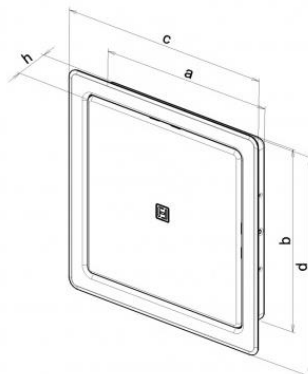

### Stainless steel bath door:

- can be used as an opening cover for various building openings, penetrations and manholes,
- they consist of a frame and a door leaf that can be completely removed, which does not limit the handling space,
- they are made of high-quality stainless-steel DIN 1.4301 with a brushed surface,
- are available in five sizes (150x150, 200x200, 200x250, 200x300, 300x300 mm).

## TECHNICAL FEATURES

označení typu type	obj. číslo ordering code	rozměry / dimensions [mm]						ks/kart. pcs/box
		a	b	c	d	e	h	
<b>NVD 300 × 300</b>	<b>0123</b>	298	298	332	332	50	12	8
<b>NVD 200 × 300</b>	<b>0124</b>	198	298	232	332	50	12	15
<b>NVD 200 × 250</b>	<b>0125</b>	198	248	230	280	50	12	20
<b>NVD 200 × 200</b>	<b>0126</b>	198	198	230	230	50	12	25
<b>NVD 150 × 150</b>	<b>0127</b>	148	148	178	178	50	12	30