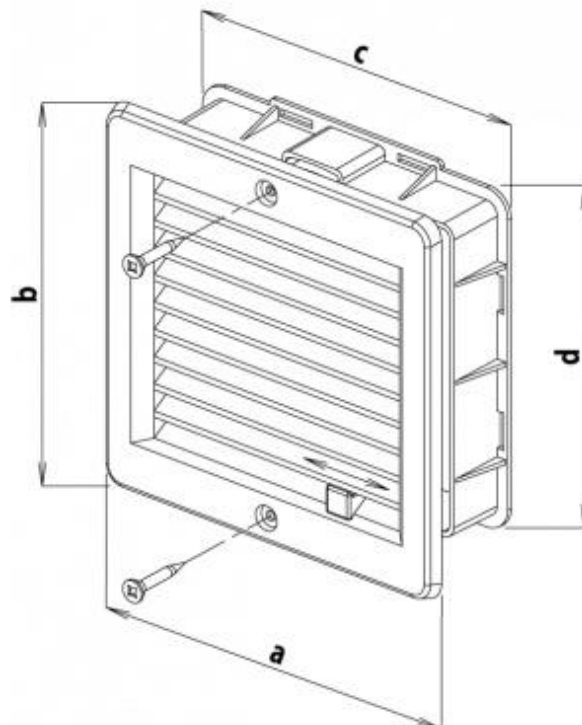

BASIC INFORMATION

Ventilation grille with frame - closable:

- Can be used both outdoors and indoors,
 - is made of high-quality ASA plastic with high resistance to UV radiation,
 - it is equipped with a mechanism for closing the ventilation duct,
 - closing is possible with a slider on the grid or with a string,
 - available in three sizes in white (150x150, 150x200, 200x200 mm),
 - consists of a brick frame, a grid and a string.
- Active area of the product:
150x150 (75cm²), 150x200 (110cm²), 200x200 (150cm²).

Installation:

The frame is walled up (plastered), a plastic cross is cut out and the grid is screwed into the crescent moons in the frame (they allow the grid to be rotated), the screws are fitted with the enclosed plastic caps.

Package contents:

Ventilation grille, frame, screw caps, screws and dowels, string.

FEATURES & BENEFITS

- Simple, clean design,
- high-quality workmanship guaranteeing a long service life,
- Slider opening
- when placed at a height, it can be opened with a string,
- simple installation and easy maintenance,
- colour stability.

Odp - zpracoval:	Ladislav Chloupek	Spr - schválil:	Jan Hájek	Datum:	
Podpis:		Podpis:		Strana / Počet stran:	1/2

DIMENSIONS

označení typu type	obj. číslo / ordering code	rozměry / dimensions [mm]				ks/kart. pcs/box
	bílá / white	a	b	c	d	
VM 200×200 U	0205	205	205	190	190	30
VM 150×200 U	0209	155	205	149	186	50
VM 150×150 U	0213	155	155	143	143	60