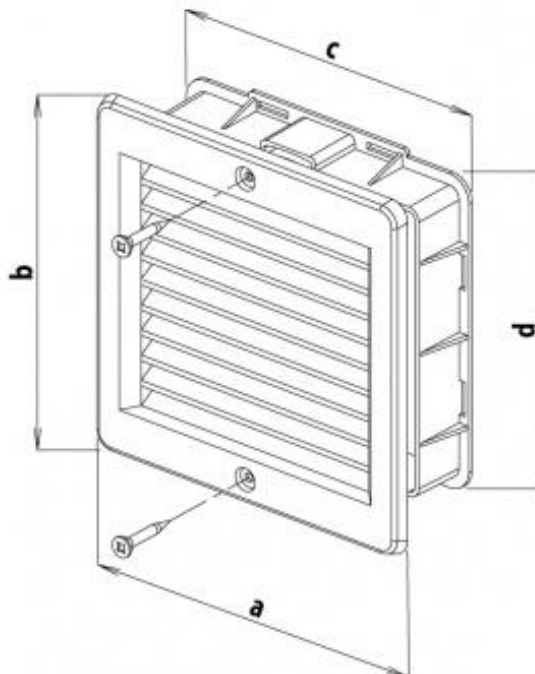

### Installation:

The frame is walled up (plastered), a plastic cross is cut out and the grid is screwed into the crescent moons in the frame (they allow the grid to be rotated), the screws are fitted with the enclosed plastic caps.

### Package contents:

Ventilation grille, frame, screw caps, screws and dowels.

## TECHNICAL FEATURES

označení typu type	obj. číslo / ordering code		rozměry / dimensions [mm]				ks/kart. pcs/box
	bílá / white	hnědá / brown	a	b	c	d	
<b>VM 300 × 300</b>	<b>0217</b>	—	305	305	293	293	15
<b>VM 200 × 200</b>	<b>0203</b>	—	205	205	190	190	30
<b>VM 150 × 200</b>	<b>0207</b>	—	155	205	149	186	50
<b>VM 150 × 150</b>	<b>0211</b>	<b>0212</b>	155	155	143	143	60